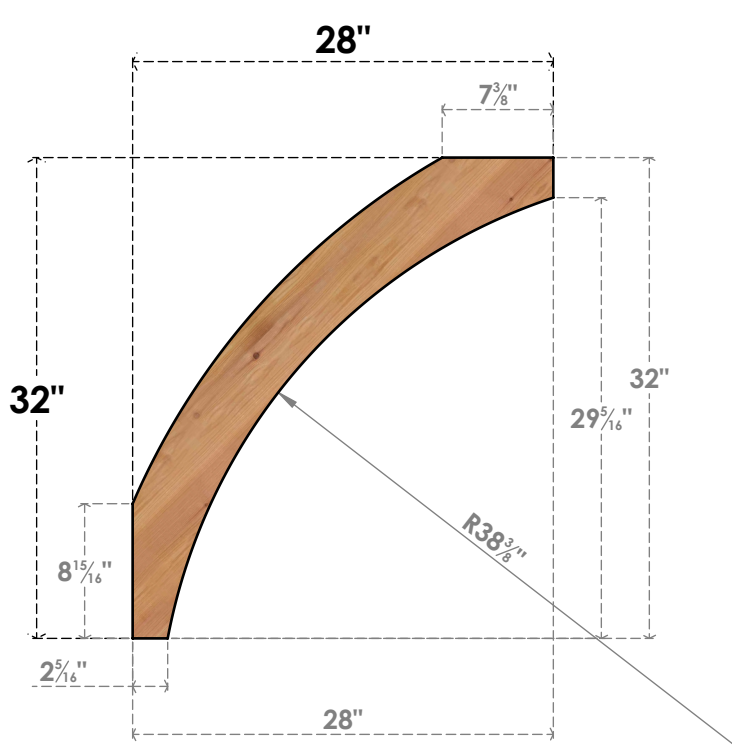

# BRC06X28X32THR00SWR

5 1/2"W X 28"D X 32"H THORTON SMOOTH BRACE, WESTERN RED CEDAR

**SIDE**

**FRONT**

EKENA MILLWORK  
 2300 WEST MAIN ST.  
 CLARKSVILLE, TX 75426  
 TOLL FREE: 866-607-0453  
 WWW.EKENAMILLWORK.COM