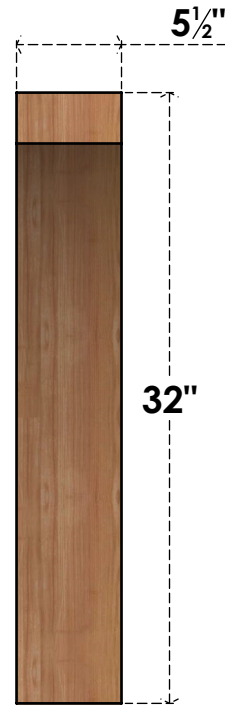

# BRC06X28X32THR00SWR

5 1/2"W X 28"D X 32"H THORTON SMOOTH BRACE, WESTERN RED CEDAR

**SIDE**

**FRONT**

EKENA MILLWORK  
 2300 WEST MAIN ST.  
 CLARKSVILLE, TX 75426  
 TOLL FREE: 866-607-0453  
 WWW.EKENAMILLWORK.COM

**NOTES**

1. INSTALLATION TO BE COMPLETED IN ACCORDANCE WITH MANUFACTURER'S SPECIFICATIONS.
2. DRAWING MAY NOT BE TO SCALE
3. THIS DRAWING IS INTENDED FOR DESIGN AND PLANNING PURPOSES ONLY.
4. ALL INFORMATION CONTAINED HEREIN WAS CURRENT AT THE TIME OF DEVELOPMENT BUT MUST BE REVIEWED AND APPROVED BY THE PRODUCT MANUFACTURER TO BE CONSIDERED ACCURATE.
5. PRODUCTS ARE NOT KILN DRIED. THIS ITEM IS UNIQUE AND WILL CONTAIN THE NATURAL VARIATIONS THAT THE WOOD SPECIES OFFERS. THIS MAY RESULT IN VARIATIONS UP TO 1/4"